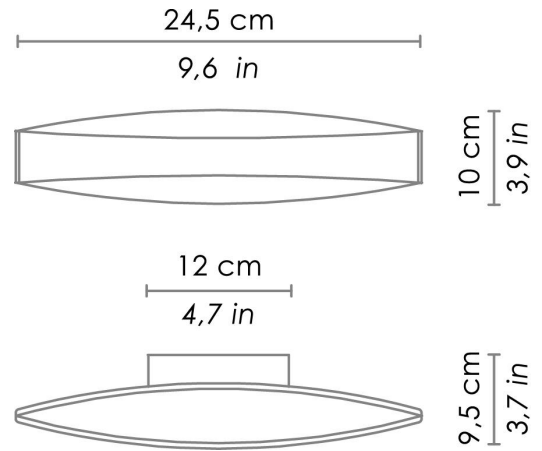

BRIDGE

WALL

AI LIGHTS
LATTI

Wall lamps with a matt white painted aluminium frame and a transparent polycarbonate diffuser. The product is suitable for indoor use only.

CODE COLOR

LD0080B3 White

DIMENSIONS AND HOLES

ILLUMINOTECHNICAL SPECIFICATIONS

ILLUMINOTECHNICAL SPECIFICATIONS

PHYSICAL SPECIFICATIONS

We reserve the right to change the specifications of our product. For the latest information on the product visit www.zafferanoitalia.com